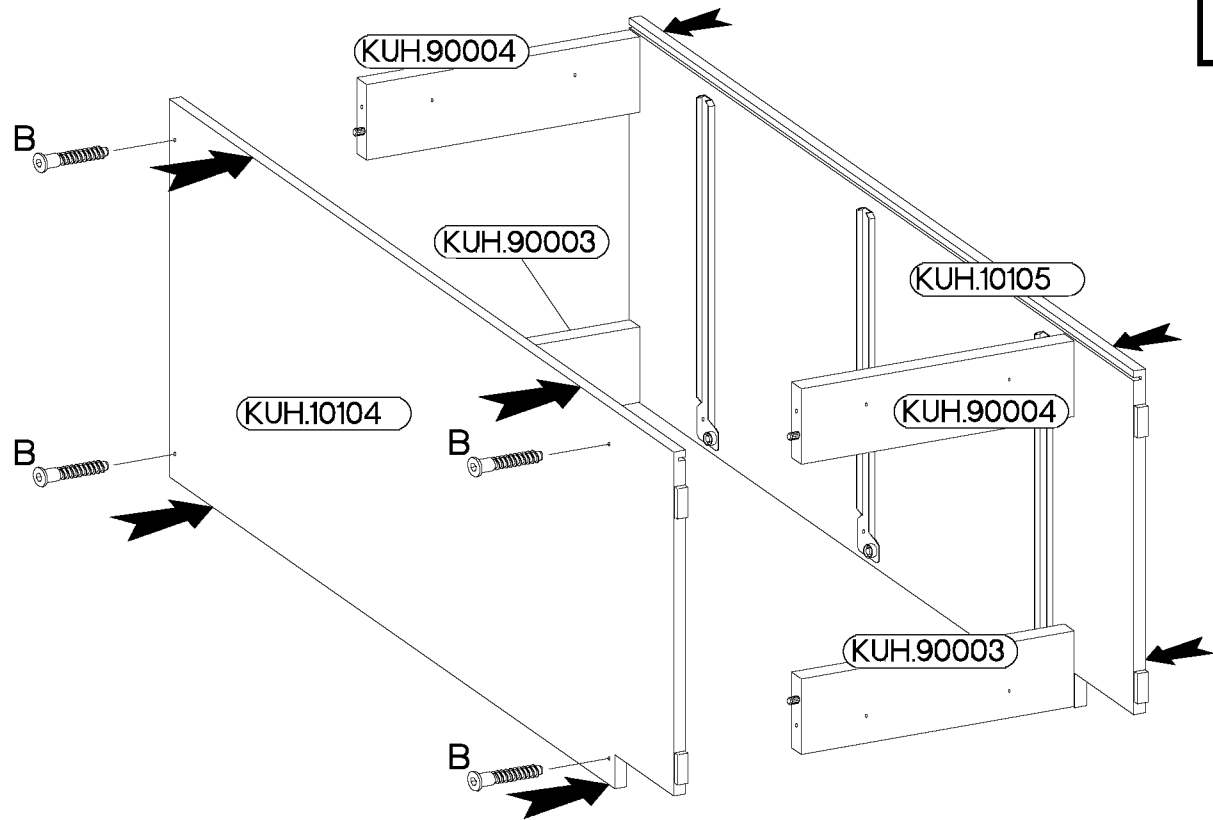

40 D 3S ZB

Ersatzteil Nummer	Dimension
KUH.10039	815x500x16
KUH.10040	815x500x16
KUH.20008	400x600x28
KUH.60027	713x385x2,5
KUH.60028 x3	448x328x2,5
KUH.71134	140x396x16
KUH.71135 x2	283x396x16
KUH.90003 x2	367x100x16
KUH.90004 x2	367x100x16
KUH.90039	399x95x16
WST.0044	450x343x450(80)
WST.0045 x2	450x343x450(140)

3

4

5

L=450mm  I5 3	+5.0x13mm  M 18	6.5x48x16  F2 4	+8x30mm  A 8
--	--	--	---

6

6,4 x 50mm  B 4	 O 1	 E1 4
---	---	--

7

6,4 x 50mm

8

9

±3.0x20mm

P7

8-10

10

L=450mm

±3.5x13mm

I5

3

P5

18

x2

11

+4.0x30mm	
	
R2	S
3	3

x2