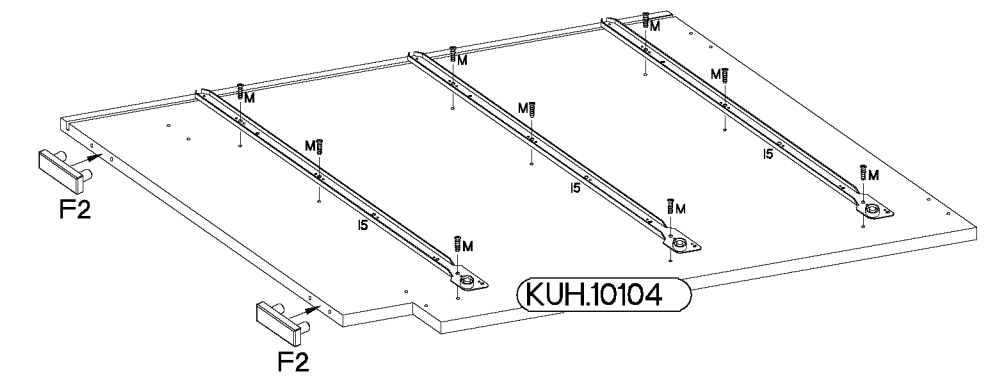

40 D 3S ZB

Ersatzteil Nummer	Dimension
KUH.10039	815x500x16
KUH.10040	815x500x16
KUH.20008	400x600x28
KUH.60027	713x385x2,5
KUH.60028 x3	448x328x2,5
KUH.71134	140x396x16
KUH.71135 x2	283x396x16
KUH.90003 x2	367x100x16
KUH.90004 x2	367x100x16
KUH.90039	399x95x16
WST.0044	450x343x450(80)
WST.0045 x2	450x343x450(140)

3

4

5

L=450mm  I5 3	+5.0x13mm  M 18	6.5x48x16  F2 4	+8x30mm  A 8
--	--	--	---

6

6,4 x 50mm  B 4	 O 1	 E1 4
---	---	--

7

6,4 x 50mm

8

9

±3.0x20mm

P7

8-10

10

L=450mm

±3.5x13mm

I5

3

P5

18

x2

11

+4.0x30mm	
	
R2	S
3	3

x2