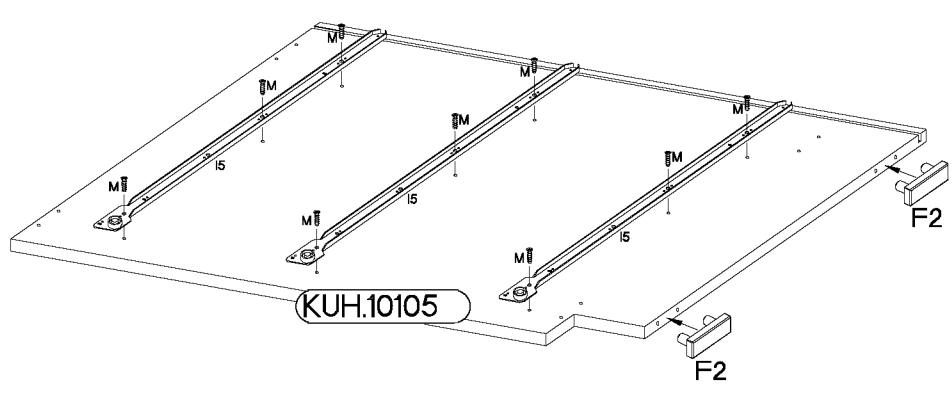

40 D 3S ZB

Ersatzteil Nummer	Dimension
KUH.10039	815x500x16
KUH.10040	815x500x16
KUH.20008	400x600x28
KUH.60027	713x385x2,5
KUH.60028 x3	448x328x2,5
KUH.71134	140x396x16
KUH.71135 x2	283x396x16
KUH.90003 x2	367x100x16
KUH.90004 x2	367x100x16
KUH.90039	399x95x16
WST.0044	450x343x450(80)
WST.0045 x2	450x343x450(140)

3

4

5

L=450mm  I5 3	+5.0x13mm  M 18	6.5x48x16  F2 4	+8x30mm  A 8
--	--	--	---

6

6,4 x 50mm  B 4	 O 1	 E1 4
---	---	--

7

6,4 x 50mm

8

9

±3.0x20mm

P7

8-10

10

L=450mm

±3.5x13mm

I5

3

P5

18

x2

11

+4.0x30mm	
	
R2	S
3	3

x2