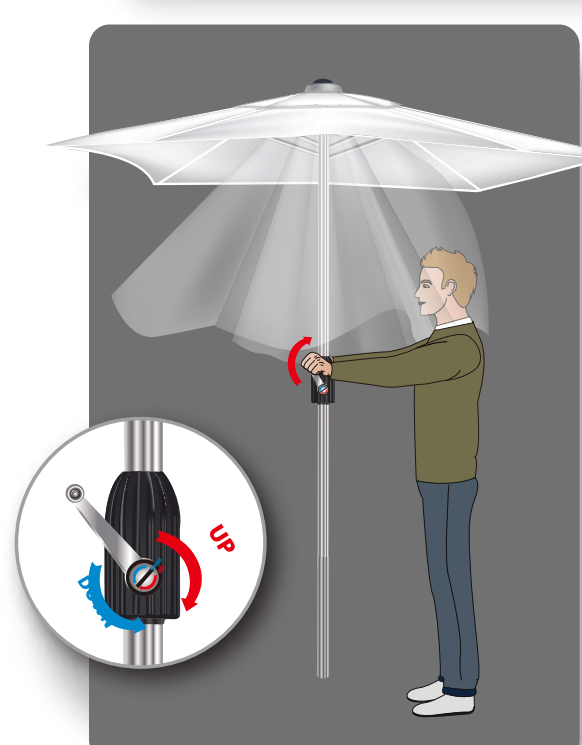

FD4200630 147x147x1490mm

Model No.:FD4-200630

PARASOL SONNENSCHIRM

PARASOL SONNENSCHIRM

Ø3M

6 STEEL RIBS

PARASOL SONNENSCHIRM

PARASOL SONNENSCHIRM